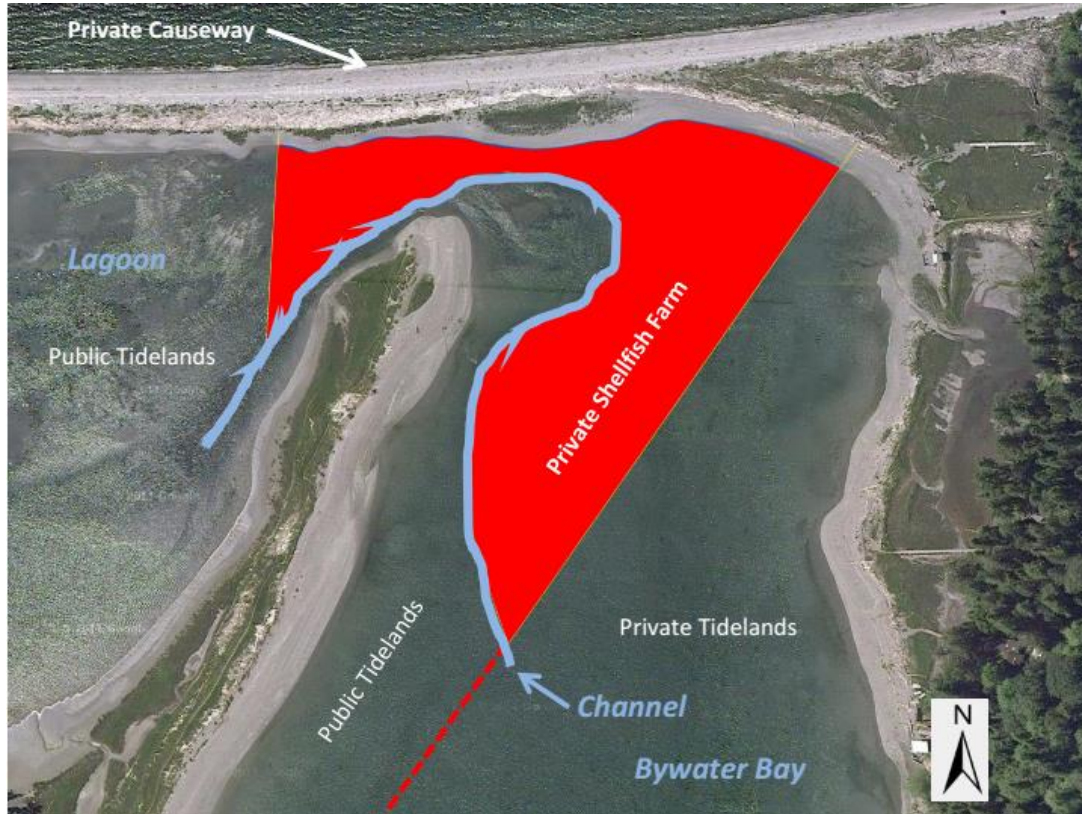

Clam and Oyster Ceremonial and Subsistence Harvest Site

Wolfe Property State Park #250510

Wolfe Property State Park

Harvest Site ID #250510

Beach access through Shine Tidlands State Park

Subsistence and Ceremonial Harvest Only